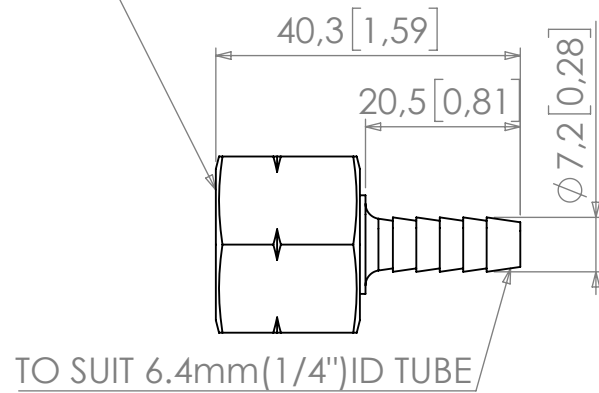

G3/8" FEMALE R/H THREAD

1				06/08/2018	
REV	CREATED	CHECKED	APPROVED	DWG DATE	REF
MATERIAL: BRASS					

If dimensional information is critical, please contact Eoxshop.com for confirmation. All dimensions are in accordance with the manufacturers drawings and are subject to change without prior notice.

EOXSHOP  
TEL: +44 (0) 23 9226 6031  
WWW.EOXSHOP.COM  
SALES@EOXSHOP.COM

TITLE: G3/8" FEMALE NUT R/H X 1/4" HOSETAIL, BRASS

	DIM'S mm[inch]	SCALE NTS	SIZE A4	SHEET 1 / 1	DOCUMENT NUMBER NTC HT14RH	REVISION 1
--	-------------------	--------------	------------	----------------	-------------------------------	---------------