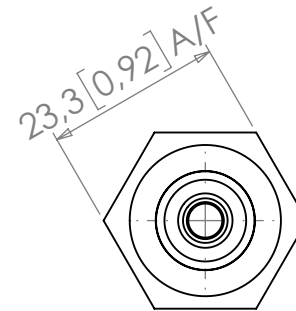

G3/8" FEMALE R/H THREAD

1				06/08/2018	
REV	CREATED	CHECKED	APPROVED	DWG DATE	REF
MATERIAL: BRASS					

If dimensional information is critical, please contact Eoxshop.com for confirmation. All dimensions are in accordance with the manufacturers drawings and are subject to change without prior notice.

EOXSHOP  
TEL: +44 (0) 23 9226 6031  
WWW.EOXSHOP.COM  
SALES@EOXSHOP.COM

TITLE: G3/8" FEMALE NUT R/H X 1/4" HOSETAIL, BRASS

	DIM'S mm[inch]	SCALE NTS	SIZE A4	SHEET 1 / 1	DOCUMENT NUMBER NTC HT14RH	REVISION 1
--	-------------------	--------------	------------	----------------	-------------------------------	---------------